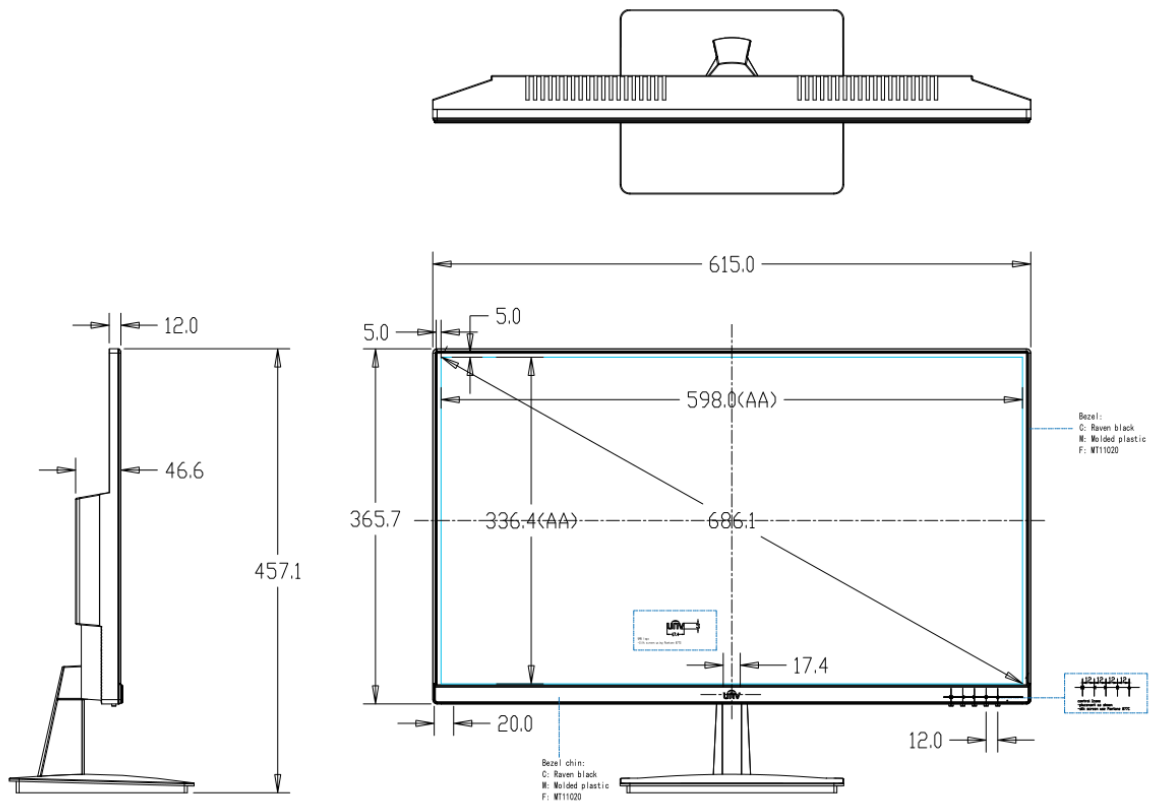

Appearance

Dimensions