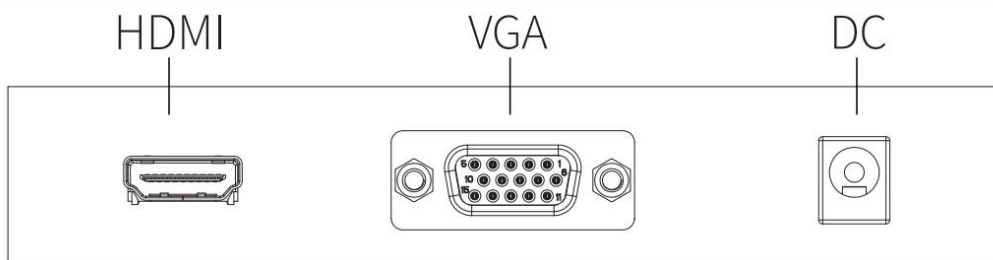

Interfaces

Zhejiang Uniview Technologies Co.,Ltd.

Building No.10, Wanlun Science Park, Jiangling Road 88, Binjiang District, Hangzhou, Zhejiang, China

Email: overseasbusiness@uniview.com; globalsupport@uniview.com

<http://www.uniview.com>

©2022 Zhejiang Uniview Technologies Co.,Ltd. All rights reserved.

*Product specifications and availability are subject to change without notice.